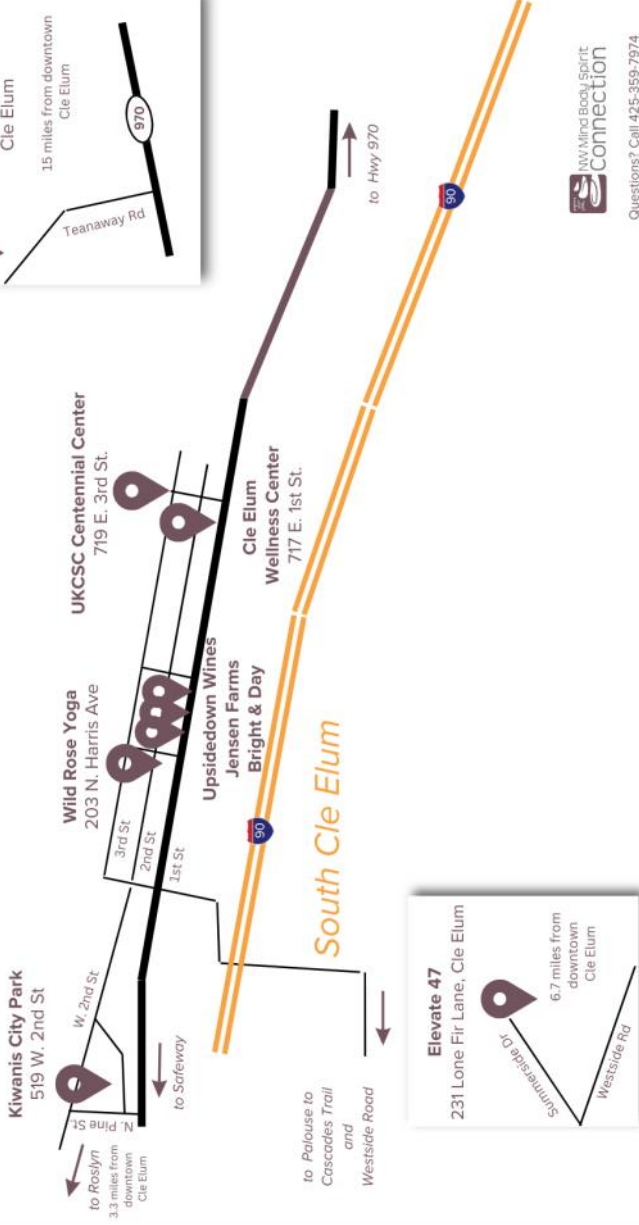

*Speakers - vendors - Readings Samples & Demos
Labyrinth, Community Crane Project And more!*

Vendors

Vendor Contact Info:

Vendors

Vendor Contact Info:

Maps

Cle Elum

Questions? Call 425-359-7974