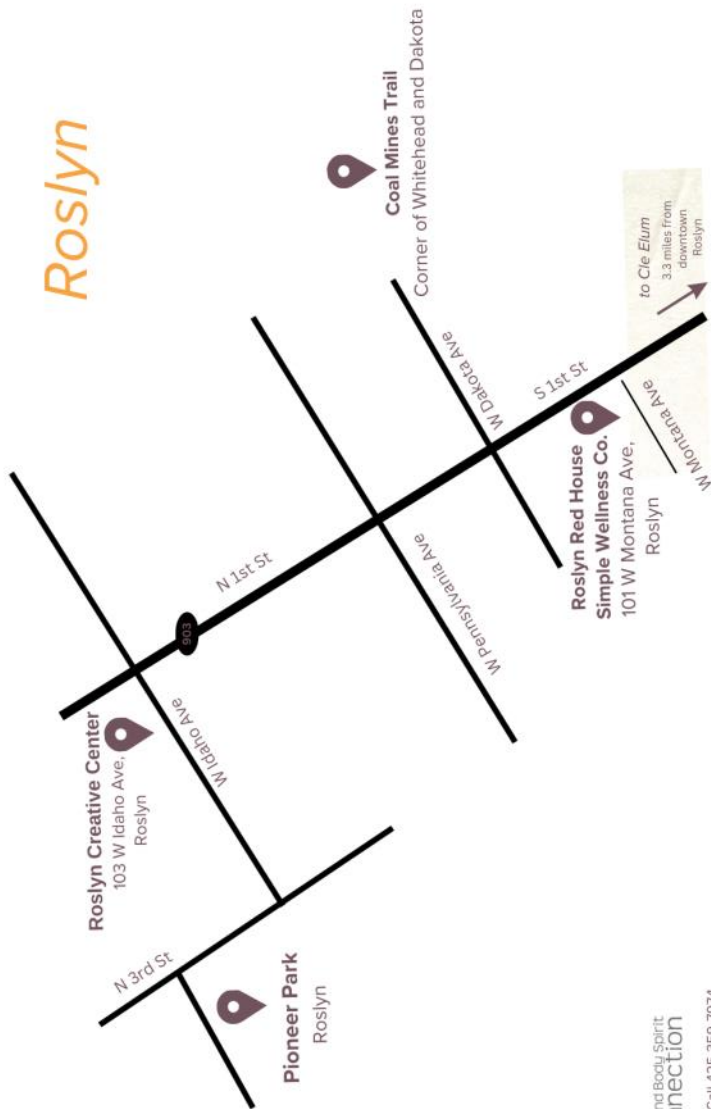

Roslyn

Questions? Call 425-359-7974